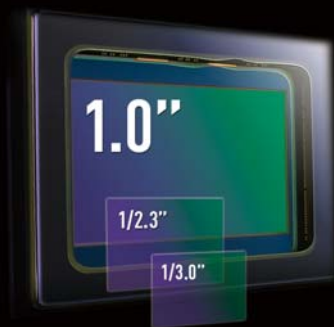

The World's Slimmest* Camera with Large Sensor

Large, 1-inch Camera Sensor in a Pocked-sized Body

The 1-inch 20-megapixel High Sensitivity MOS sensor is larger than that on a smartphone, and usually only found in higher spec compact cameras. But because of the size, it offers outstanding low light performance with minimum noise levels — even at high ISO. The LUMIX CM1 produces crisp, highly dynamic images full of intricate details and accurately rendered soft focus.

Maximum ISO Sensitivity of 25600

The LUMIX CM1 has an extended ISO sensitivity of ISO25600. It also supports low ISO sensitivity of ISO100.

Wider Dynamic Range

The wide dynamic range offered by the LUMIX CM1 provides rich gradation to reproduce bright highlights and dark shadows with natural tones.

The World's Slimmest* Body

Panasonic's downsizing and slimming technology has achieved a pocket-size body that measures about 15.2mm at the thinnest part.

LEICA DC Lens for Impressive Bokeh Expression

The LUMIX CM1 features a unique 28mm lens designed by Leica, one of the foremost optics manufacturers. The lens overcomes the defects typically seen in smartphone images. The lens configuration reduces image distortions such as vignettes, flaring, ghosting and chromatic inconsistencies while increasing resolution and edge-to-edge sharpness.

Venus Engine for Detailed and Clear Pictures

The Venus Engine uses advanced image processing to offer picture quality far beyond the standard found in most smartphones. Combined with a highly tuned High performance sensor, the Venus Engine uses a combination of noise reduction systems such as Multi Process NR, Random Filter and Aperture Filter to capture colour and detail in a natural and accurate manner