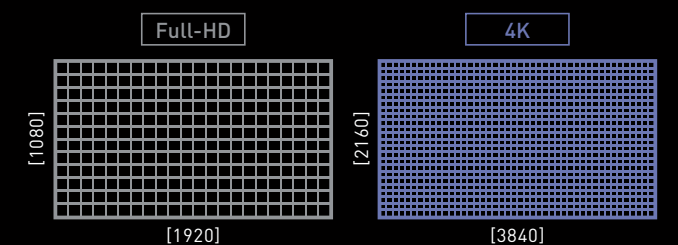

Enjoy Rich Detail with 4K Video

The LUMIX CM1 records video in Full-HD and even 4K to deliver a more intense viewing experience. The native resolution of 3840 x 2160 pixels is four times greater than Full-HD, resulting in much higher levels of detail than you've ever seen before.

* When recording videos in 4K, use a microSD Memory Card with SD Speed Class of "Class 10."