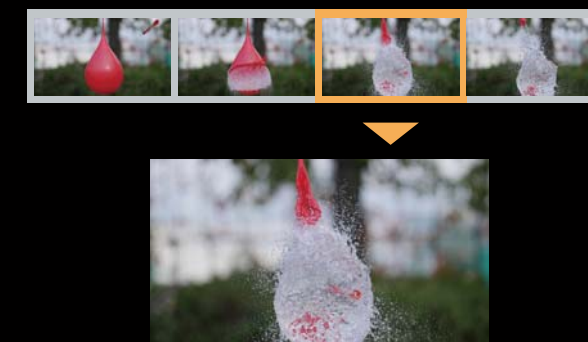

Never Miss a Picture with 4K PhotoCapture

Shoot action scenes using 4K video to find the exact picture that perfectly describes a scene. The LUMIX CM1 lets you review footage, frame by frame, and then extract it as a picture with an A3 print size. Pictures are crisp, with minimal blur — even in low light conditions.