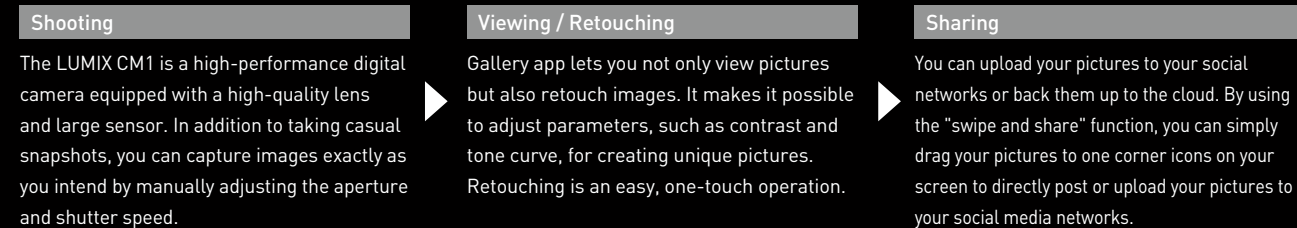

A 4.7-inch, Approx. 6,220k-dot Full-HD Touch Screen

With a high 473ppi resolution, the touch screen displays the subject with exquisite detail and accuracy. It renders beautiful images when shooting and viewing, and makes it easy to confirm details when retouching.