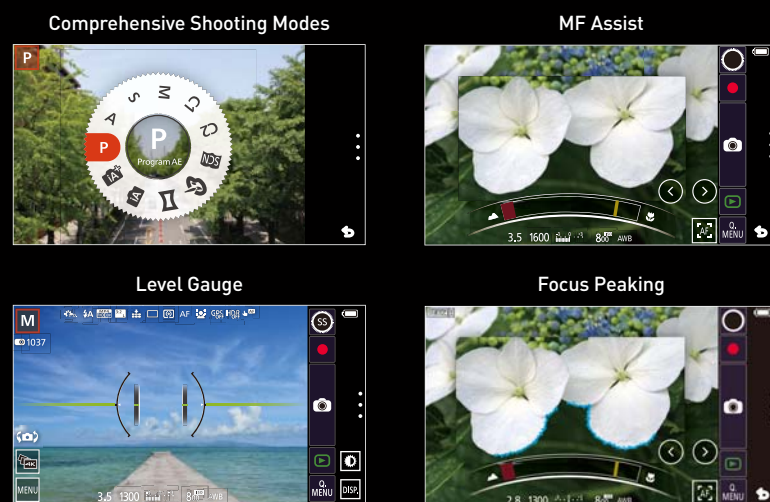

Shooting Functions That Enhance the Joy of Taking Pictures