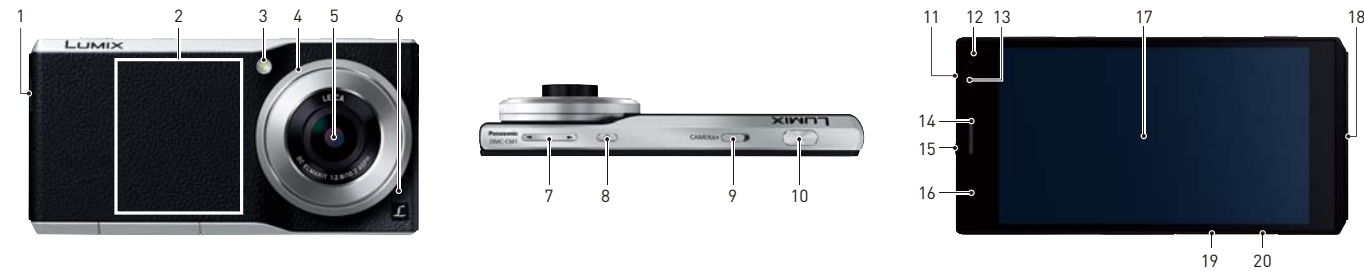

Main Parts and Controls

1. Speaker	5. LEICA DC ELMARIT lens / Outward facing camera	8. Power ON/OFF button	12. Ringtone lamp / Charging lamp	16. Inward facing camera	20. microSD card slot
2. NFC antenna	6. Microphone	9. Camera selector switch	13. Light sensor / Proximity sensor	17. Display	
3. Flash / AF Assist Lamp	7. Volume button	10. Shutter button	14. Earpiece	18. Mouthpiece / Microphone	
4. Control ring		11. microUSB terminal	15. Earphone terminal	19. microSIM card slot	

DMC-CM1 Specifications